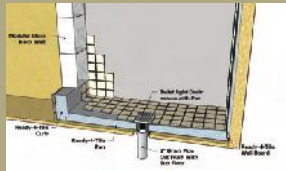

Endless Shapes For Any Configuration

Shower Pan And Curb Detail Options