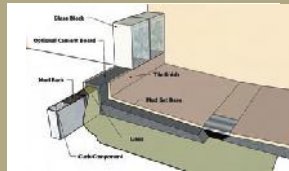

Endless Shapes For Any Configuration

Shower Pan And Curb Detail Options