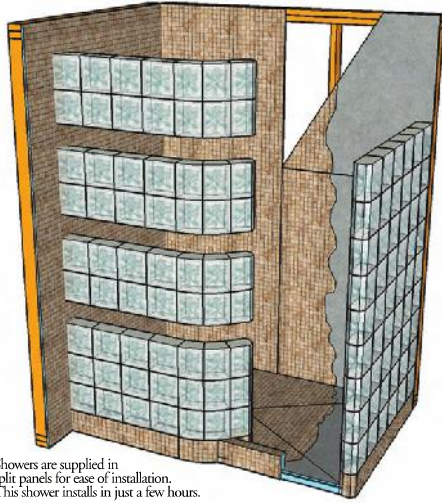

Endless Shapes For Any Configuration

Shower Pan And Curb Detail Options

Modular Shower System

Ready-4-Tile Shower Pan and Wall Board components are manufactured by Wedi Corp. Approvals: ICC, ASTM + ANSI, UBC, TCNA, & NTCA

Frequently Asked Questions

Finish Options for Endwall Conditions Maintenance Products

Endblock & Double Endblock
8x8 size only

Style Cap Glass tiles

Aquapel Glass Sealer

Grout Lacquer Surface Sealer