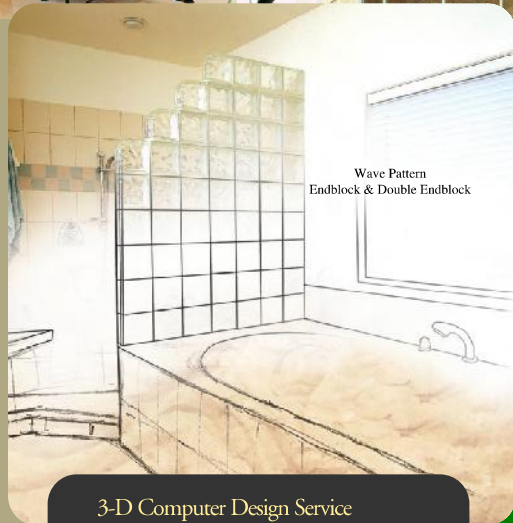

Wave Pattern
Endblock & Double Endblock

3-D Computer Design Service